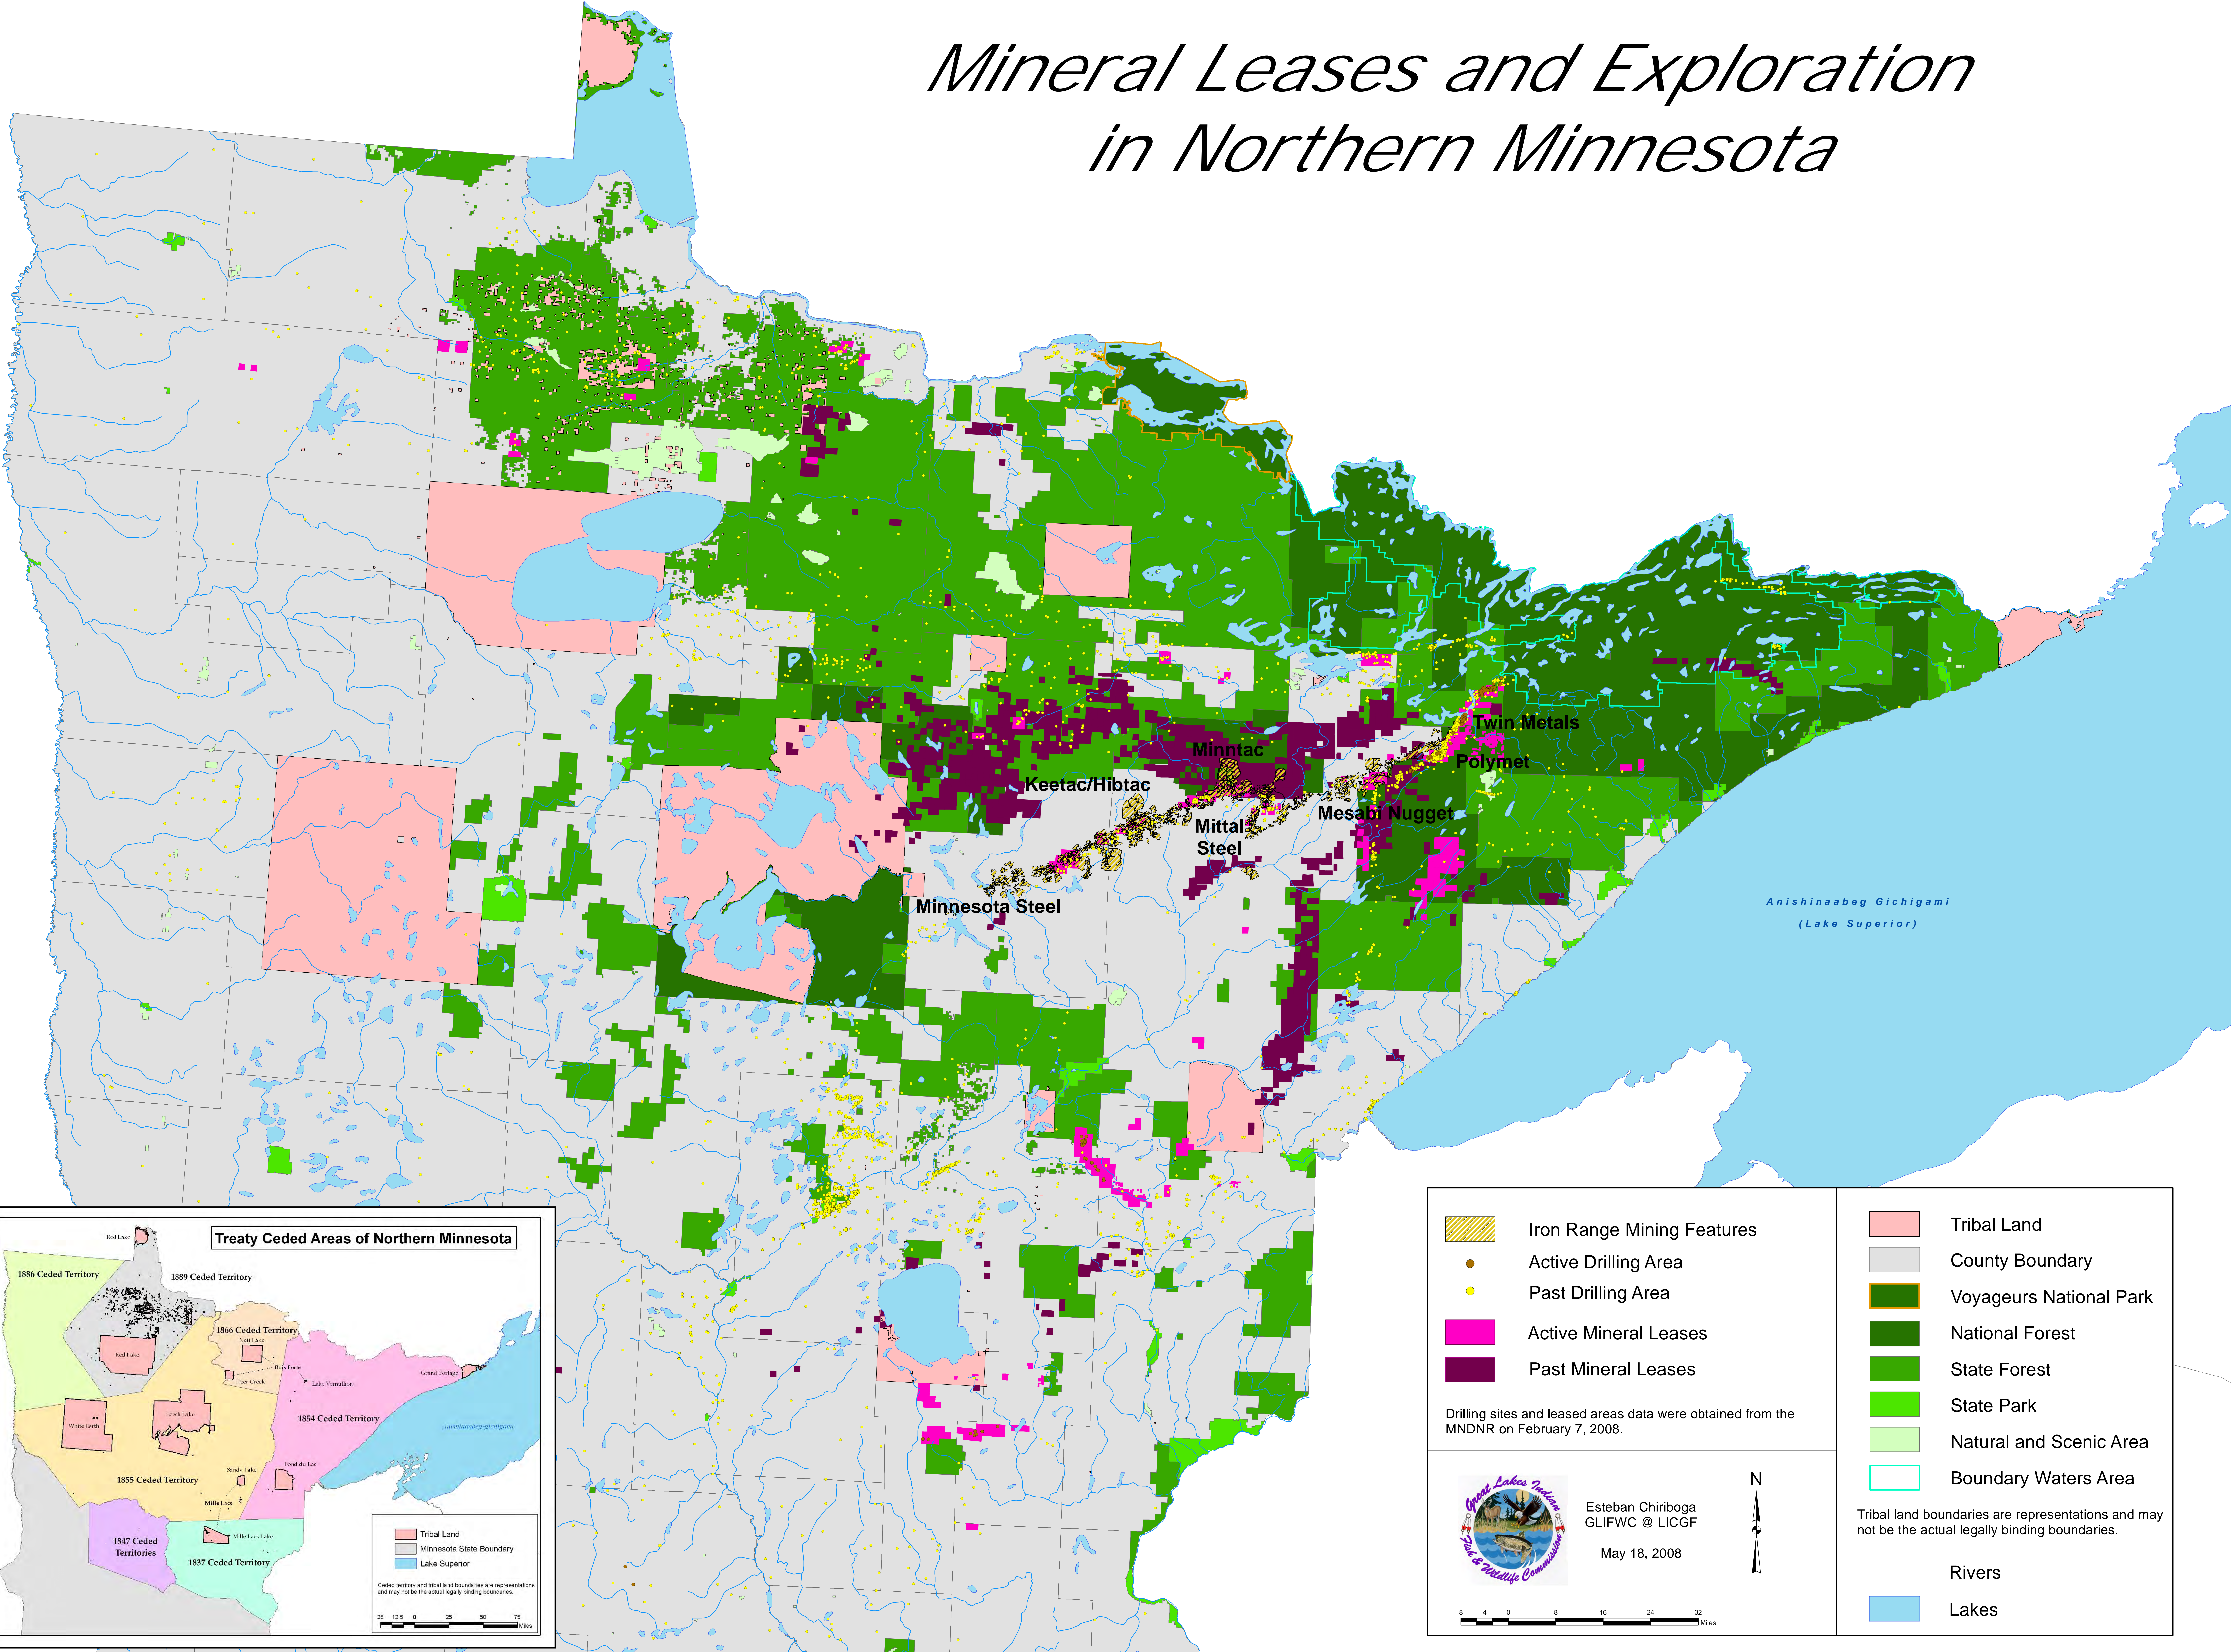

# Mineral Leases and Exploration in Northern Minnesota

	Iron Range Mining Features		Tribal Land
	Active Drilling Area		County Boundary
	Past Drilling Area		Voyageurs National Park
	Active Mineral Leases		National Forest
	Past Mineral Leases		State Forest
Drilling sites and leased areas data were obtained from the MNDNR on February 7, 2008.			State Park
<p>Esteban Chiriboga GLIFWC @ LICGF May 18, 2008</p>			Natural and Scenic Area
			Boundary Waters Area
			Rivers
			Lakes

Tribal land boundaries are representations and may not be the actual legally binding boundaries.