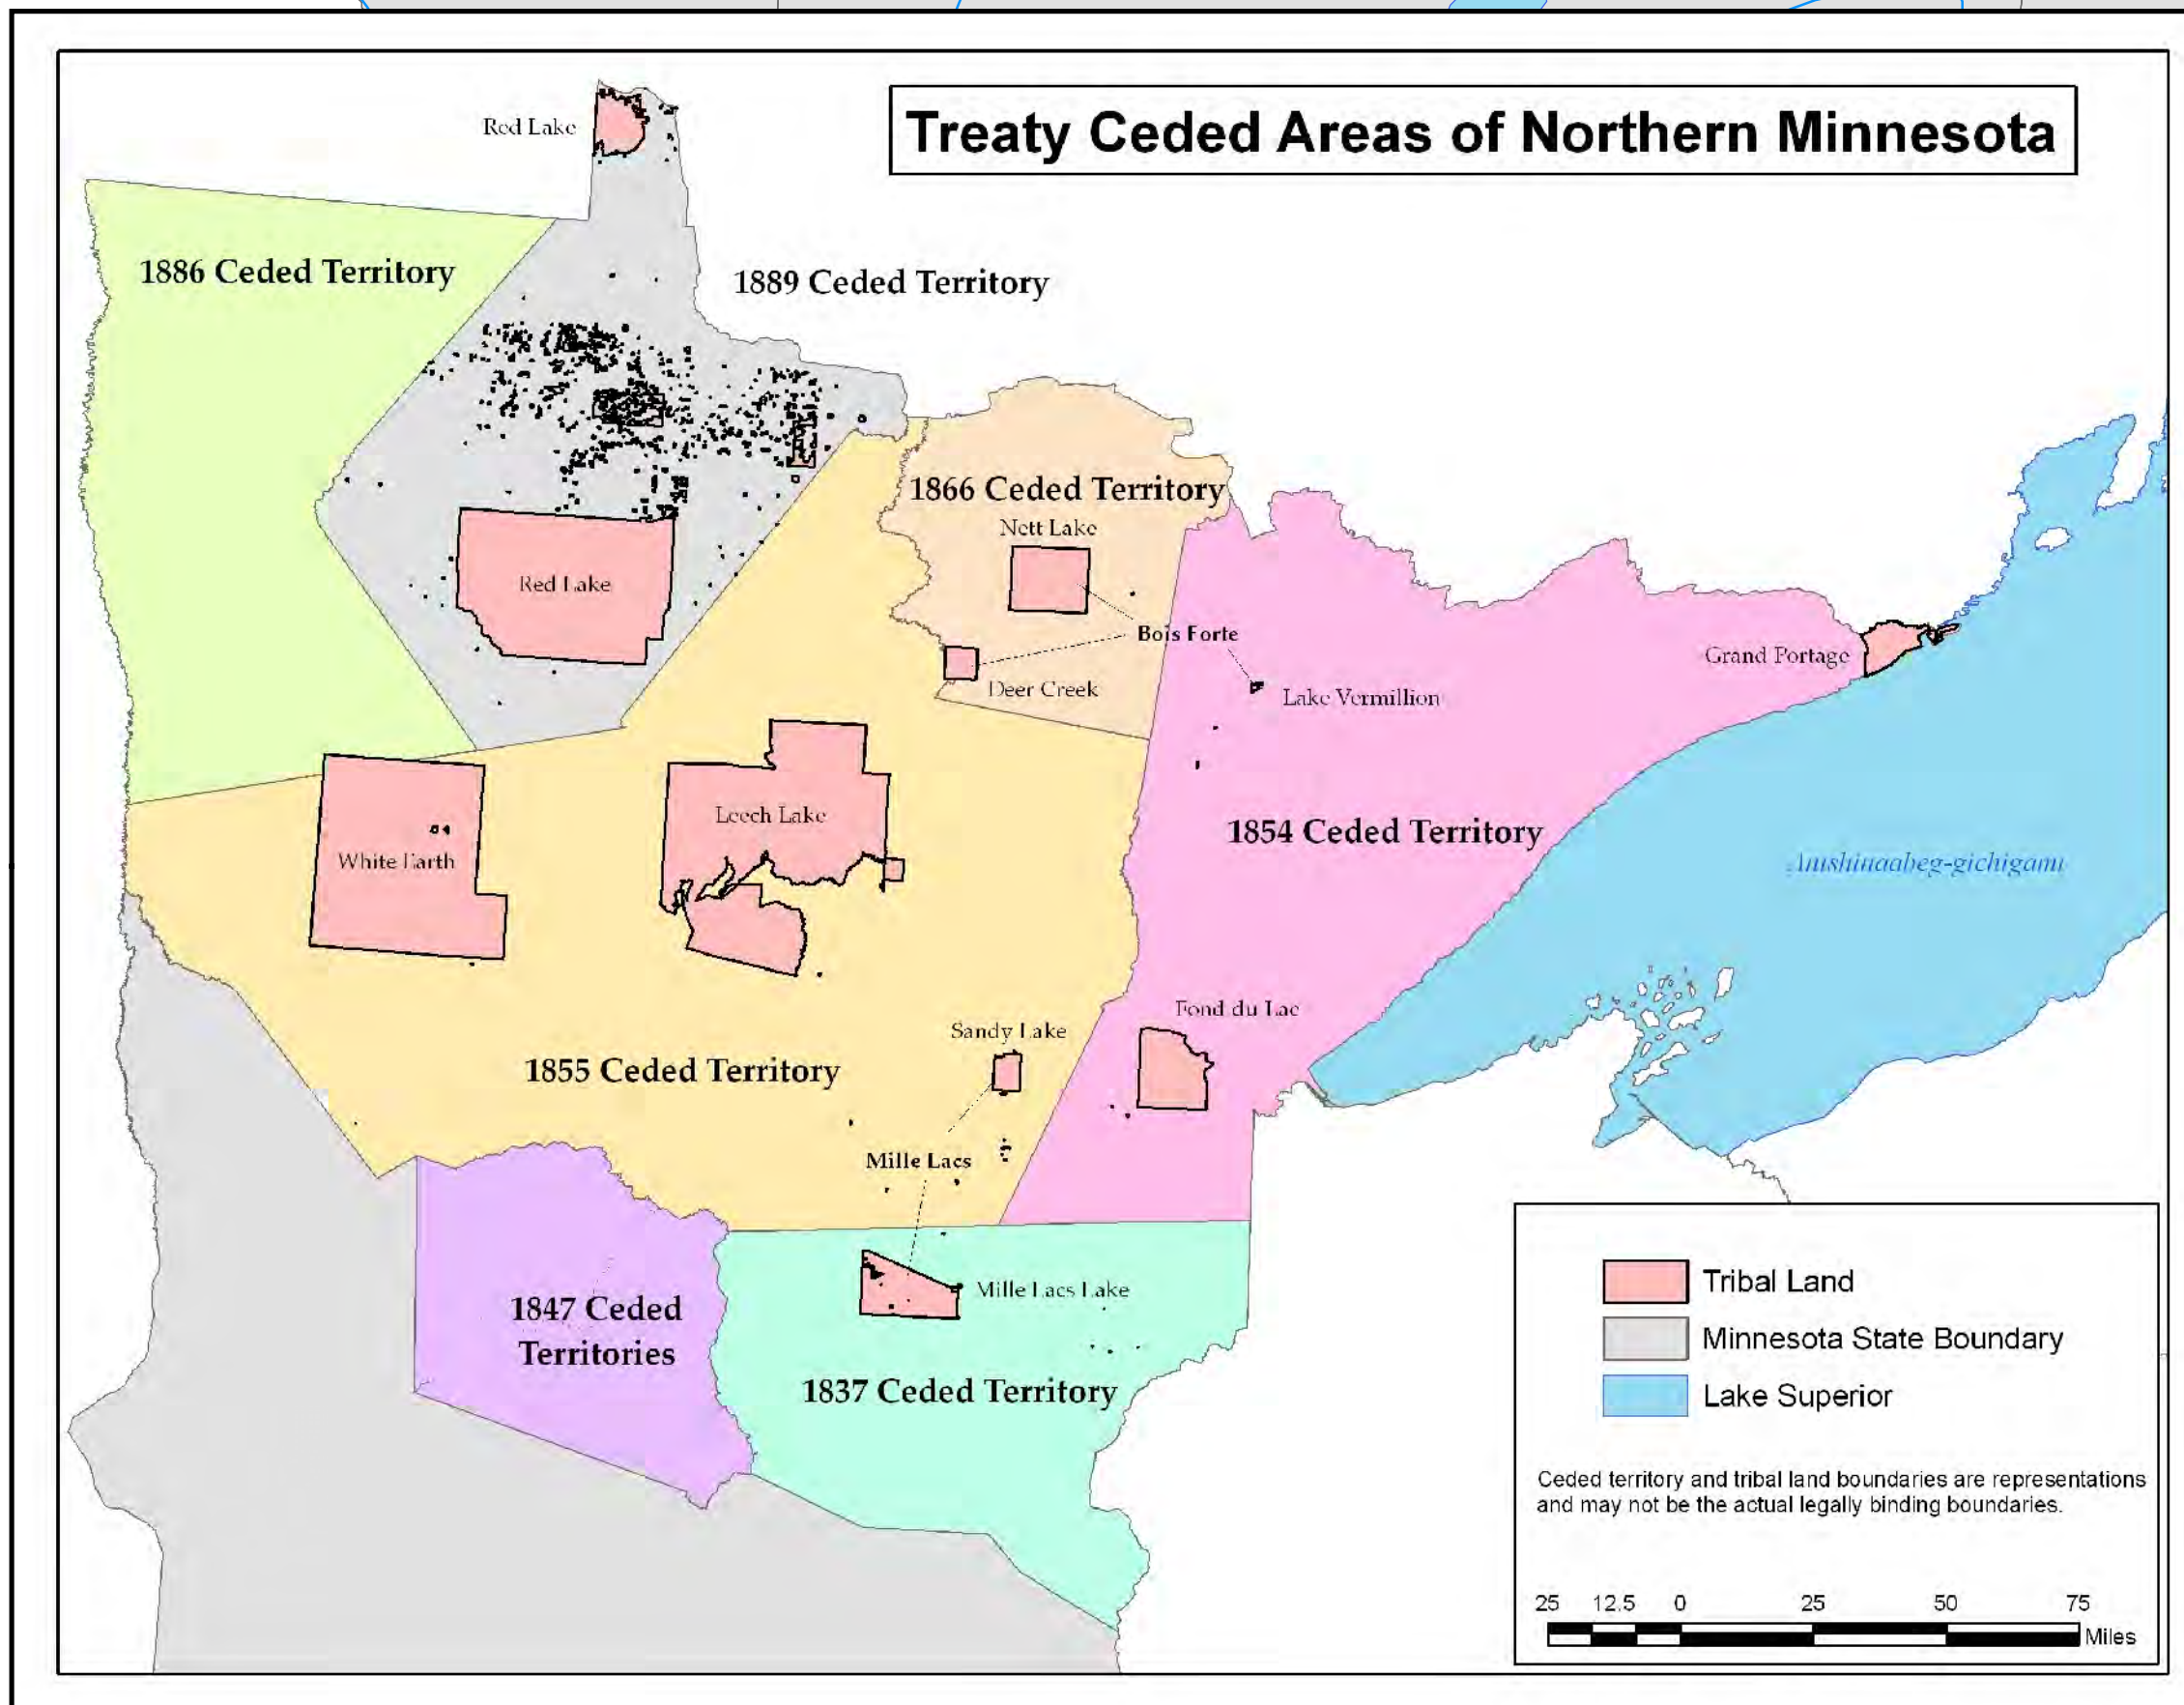

# Mineral Leases and Exploration in Northern Minnesota

	Iron Range Mining Features		Tribal Land
	Active Drilling Area		County Boundary
	Past Drilling Area		Voyageurs National Park
	Active Mineral Leases		National Forest
	Past Mineral Leases		State Forest
Drilling sites and leased areas data were obtained from the MNDNR on February 7, 2008.			State Park
<p>Esteban Chiriboga GLIFWC @ LICGF May 18, 2008</p>			Natural and Scenic Area
			Boundary Waters Area
			Rivers
			Lakes

Tribal land boundaries are representations and may not be the actual legally binding boundaries.